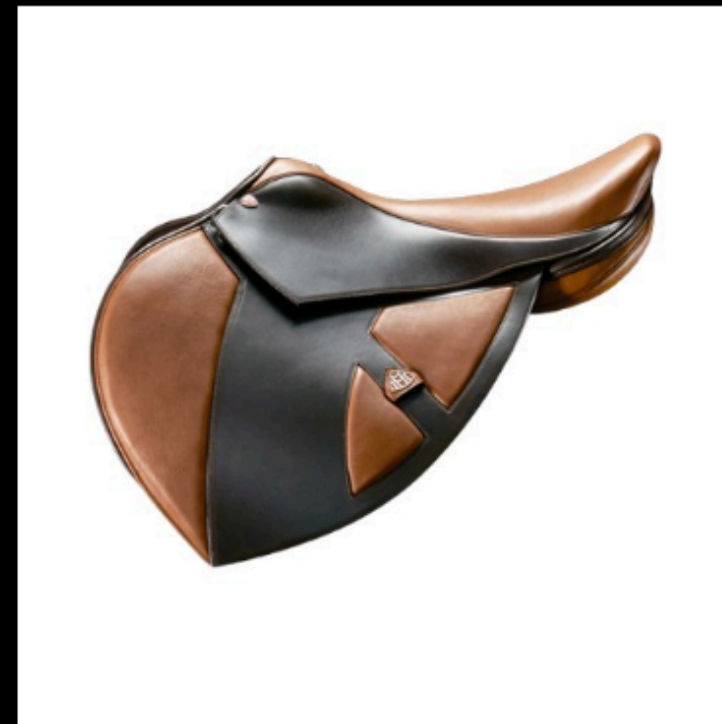

CEO

PRODUCT MANAGER

WWW.PLUTUSEDITION.COM

PLUTUS EDITION ONLY

MAYBACH HORISING ACCESSORIES

LEATHER GLOVES / HELMET

ALUMINIUM STIRRUPS

SADDLE