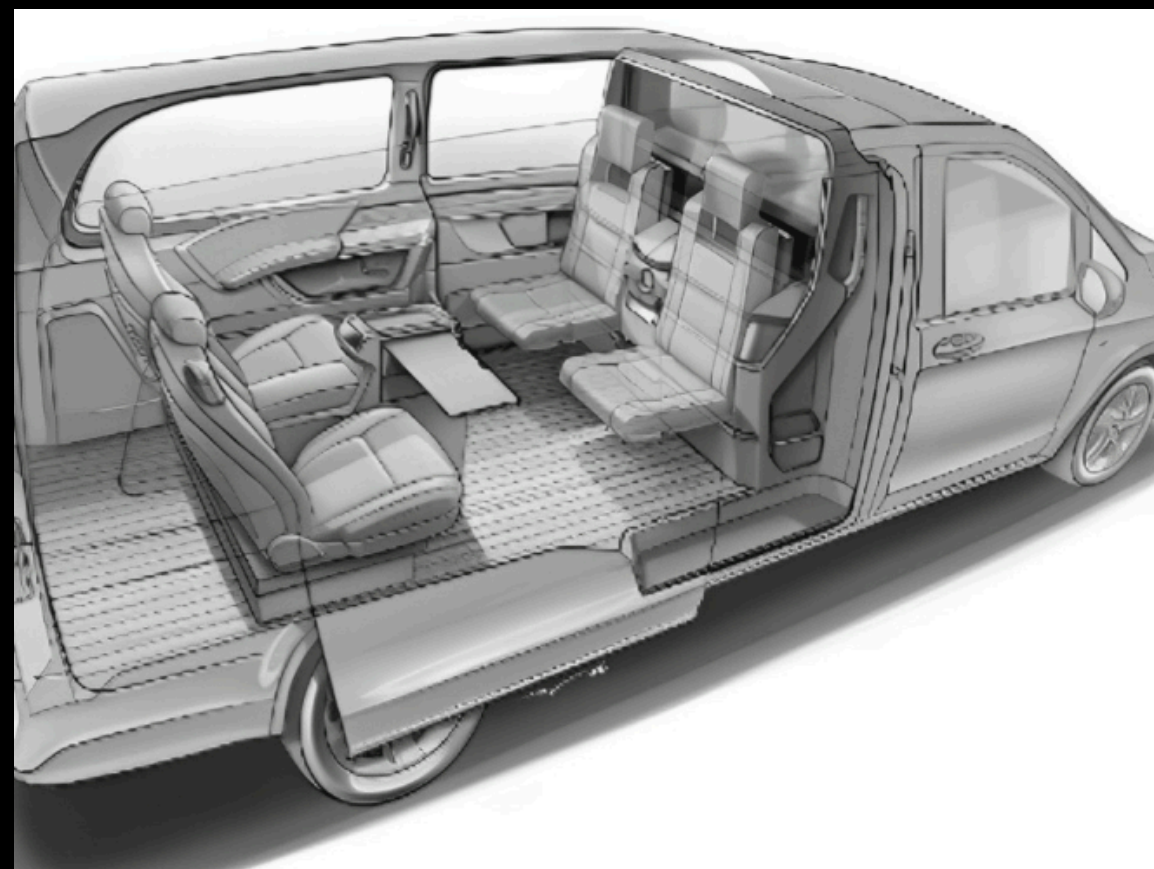

INTERIOR MODEL 1531

INTERIOR MODEL 1507

SEAT CONFIGURATION MAYBACH V-CLASS EXTRA LONG

SEATS FOR 2 PASSENGERS

**SEATS FOR 4 PASSENGERS.
2 MAIN AND 2 CONVERTIBLE SEATS**

SEATS FOR 4-5 PASSENGERS

MAYBACH FULL PACKAGE

- MAYBACH Seat with memory function
- MAYBACH Seat massage function
- MAYBACH Armrest
- MAYBACH Cushion for the headrest
- MAYBACH Back cushions
- MAYBACH Footrest & cushion for footrest
- MAYBACH Table
- MAYBACH Command control of the multimedia In the VIP area
- MAYBACH Ceiling light
- MAYBACH Mirror
- MAYBACH Electric drive for side window curtains
- MAYBACH Ambient Lighting
- MAYBACH Floor & metal LED door sills
- Clothes rail
- Hands-free system for internal communication with the driver
- Fridge Cool / Freeze
- Nespresso / Coffee ware set / Crystal Set
- Entertainment: 43" LED TV / Apple TV / Playstation
- Mini-bar with static cooling electrically operated
- Electrical Foldable seats