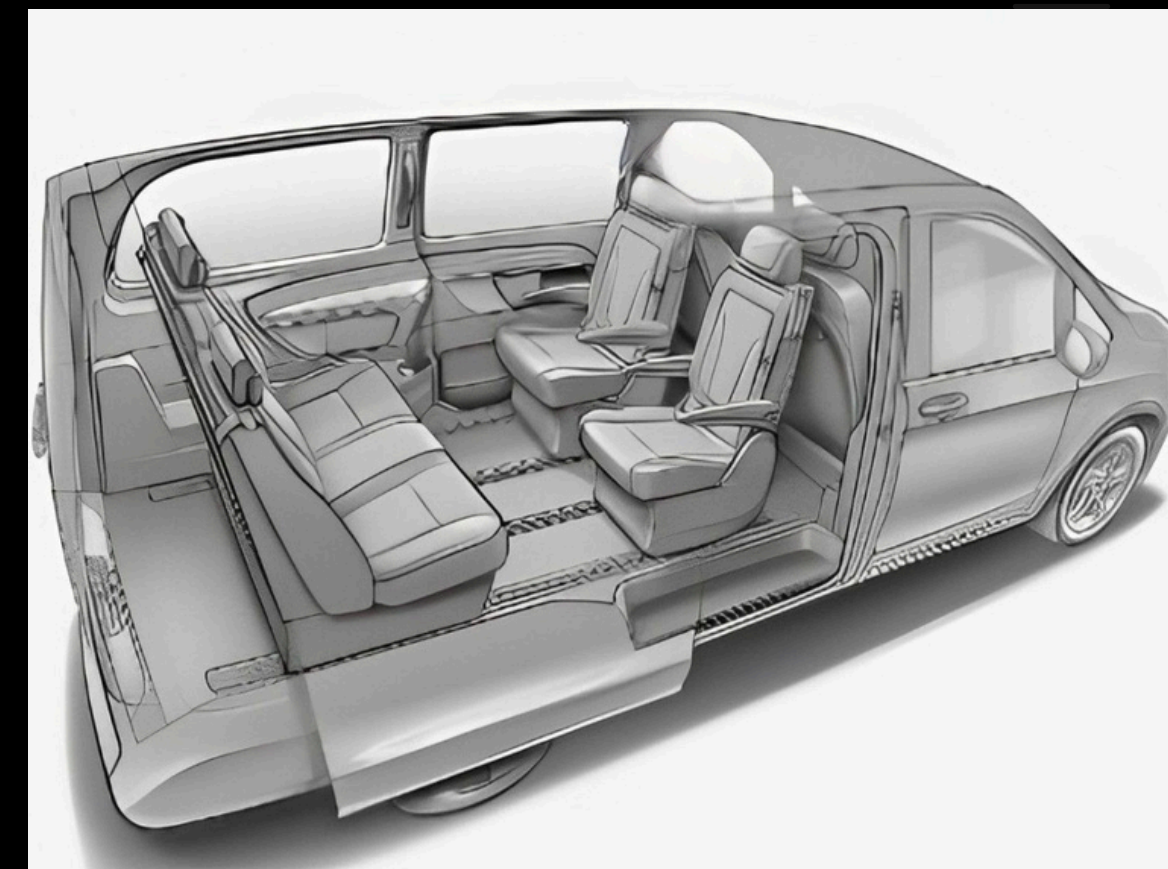

INTERIOR MODEL 1531

INTERIOR MODEL 1507

SEAT CONFIGURATION MAYBACH V-CLASS EXTRA LONG

SEATS FOR 2 PASSENGERS

**SEATS FOR 4 PASSENGERS.
2 MAIN AND 2 CONVERTIBLE SEATS**

SEATS FOR 4-5 PASSENGERS

MAYBACH FULL PACKAGE

- MAYBACH Seat with memory function
- MAYBACH Seat massage function
- MAYBACH Armrest
- MAYBACH Cushion for the headrest
- MAYBACH Back cushions
- MAYBACH Footrest & cushion for footrest
- MAYBACH Table
- MAYBACH Command control of the multimedia In the VIP area
- MAYBACH Ceiling light
- MAYBACH Mirror
- MAYBACH Electric drive for side window curtains
- MAYBACH Ambient Lighting
- MAYBACH Floor & metal LED door sills
- Clothes rail
- Hands-free system for internal communication with the driver
- Fridge Cool / Freeze
- Nespresso / Coffee ware set / Crystal Set
- Entertainment: 43" LED TV / Apple TV / Playstation
- Mini-bar with static cooling electrically operated
- Electrical Foldable seats